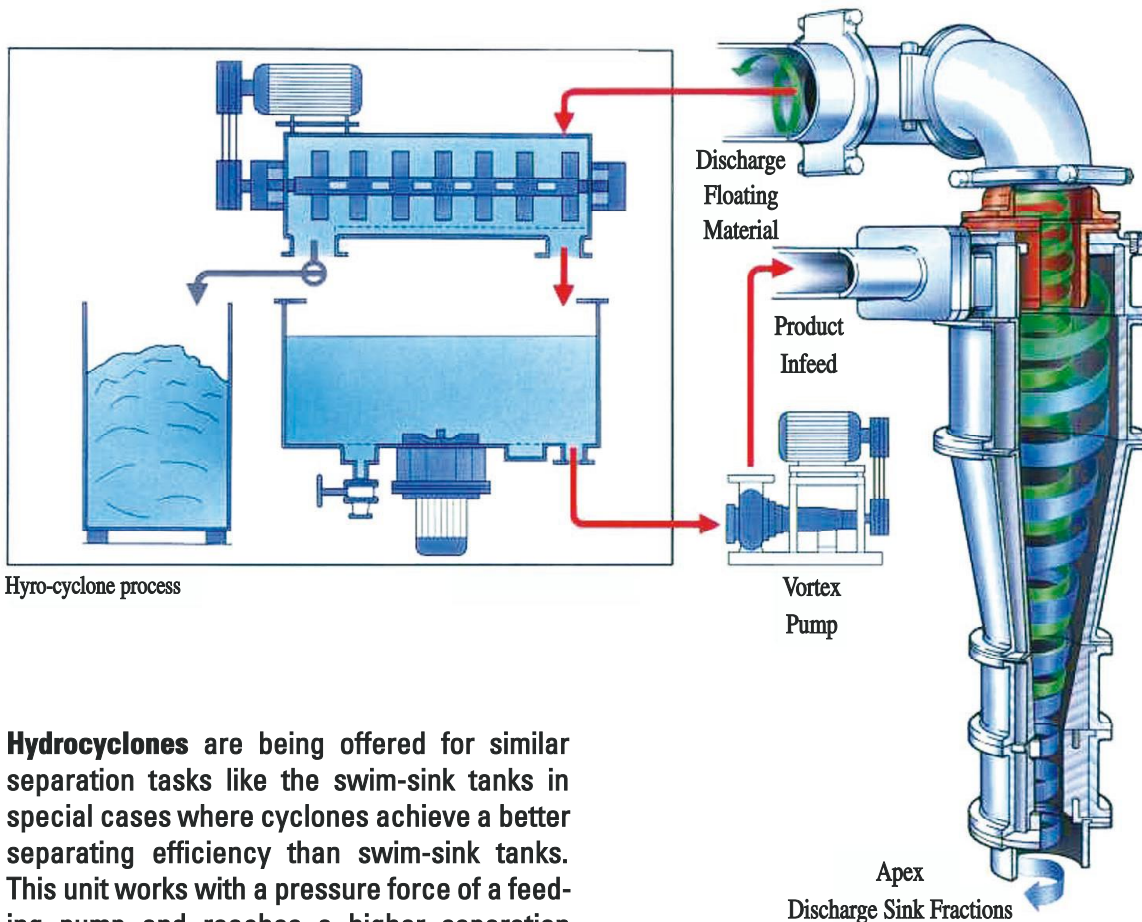

HERBOLD

Hydrocyclones

Hydrocyclones are being offered for similar separation tasks like the swim-sink tanks in special cases where cyclones achieve a better separating efficiency than swim-sink tanks. This unit works with a pressure force of a feeding pump and reaches a higher separation effect (approx. 20 times earth's gravity) by using the rotational forces of the moving water. The PE/PP material is leaving the Hydrocyclone at the upper end with the mainstream of the water, sinking material, PET, at the lower end with only small amounts of water. By choosing the nozzle sizes at the outlets of the cyclone the selectivity can be adjusted. Necessary equipment of a hydrocyclone circuit is a mixing tank (turbo washer), a feeding hydro. –

Heavy medium hydrocyclone

*H400 is a heavy duty flat bottom type cyclone for separation of glass, metal and stones in PVC or PET applications in front of a hydrocyclone. This unit comes with a discontinuous discharge with a double gate valve (pneumatically operated) and stainless steel construction.

Special Features:

Replaceable apex on discharge
Optional insulated cylinder housing for heated water

Technical data:			
Model	D 250	D 350	D 550
Diameter (mm)	250	350	550
Stainless steel execution	Charged extra		
Vortex Pump (kW)	15	30	45
Platform	optional	optional	optional
Throughput (t/h)			
PET / PVC	1.5	2.5	3.5
HDPE	1.5	2.5	3.5
LDPE	N/A	0.8	1.8