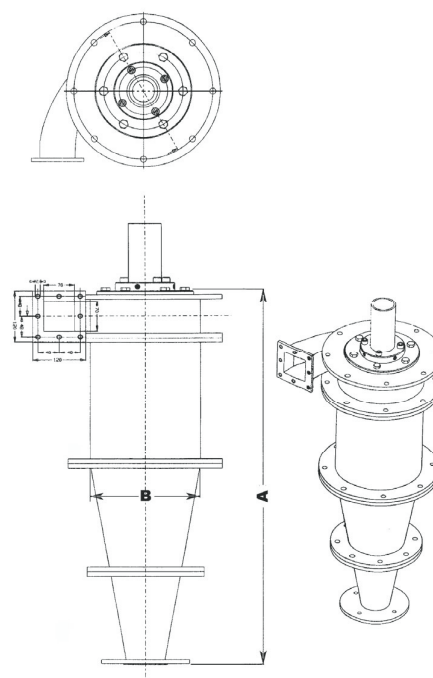

Our product range

- Granulators
- Pulverizing Systems
- Shredders
- Hammer Mills
- HOG Shredders
- Guillotines
- Washing Systems
- Plastcompactors

Herbold Meckesheim GmbH

Industriestr. 33
D-74909 Meckesheim
Postfach 1218
D-74908 Meckesheim
Tel.: + 49 (0) 6226/932-0
Fax: + 49 (0) 6226/932-495
E-Mail: Herbold@Herbold.com
Internet: www.Herbold.com

Our US-Subsidiary:

Herbold Meckesheim USA
Resource Recycling Systems Inc.
333 George Washington Highway,
USA-Smithfield,
Rhode Island 02917
Phone: + 1 401-232-3354
Fax: + 1 401-232-5425
info@HerboldUSA.net
www.HerboldUSA.net